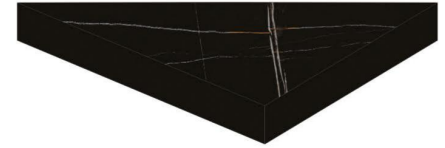

COLOR BODY

BLACK BEAUTY

★ Glossy Finish

⊕ 15mm Thickness

800x2400mm

Public Parks & Garden

Kitchen Unit Top

Dining Table

Interior

Bathtub

Corridors & Halls