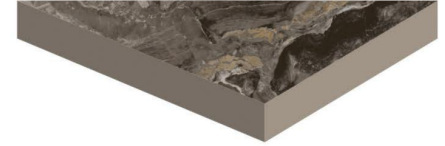

COLOR BODY

IRIDE NERO

★ Glossy Finish

⊕ 15mm Thickness

800x2400mm