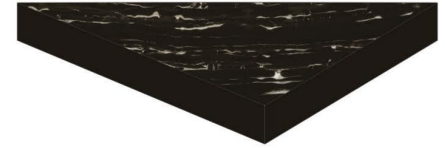

COLOR BODY

WHITE PORTORO

★ Glossy Finish

⊕ 15mm Thickness

800x2400mm

Public Parks & Garden

Kitchen Unit Top

Dining Table

Interior

Bathtub

Corridors & Halls