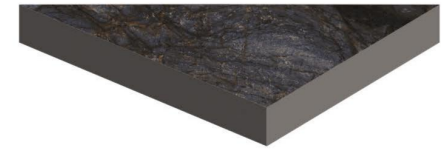

Bathtub

Corridors & Halls

**COLOR BODY**

**BDB CHROMITE**

★ Glossy Finish

⊕ 15mm Thickness

**800x2400mm**

**COLOR BODY**