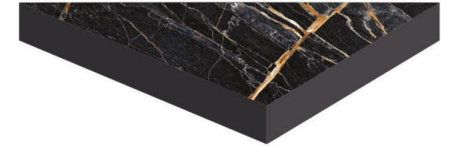

**BLACK GOLD**

★ Glossy Finish

⊕ 15mm Thickness

**800x2400mm**