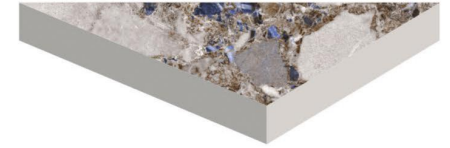

COLOR BODY

INFINITO AZUL

★ Glossy Finish

✚ 15mm Thickness

800x2400mm

Public Parks & Garden

Kitchen Unit Top

Dining Table

Interior

Bathtub

Corridors & Halls