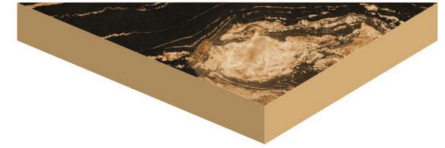

COLOR BODY

GRANNA PORTORO

★ Glossy Finish

⊕ 15mm Thickness

800x2400mm

Public Parks & Garden

Kitchen Unit Top

Dining Table

Interior

Bathtub

Corridors & Halls